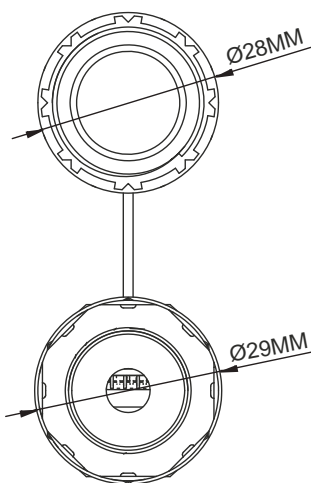

INLINE® CAT.6A COUPLING, WATERPROOF IP68, 2X RJ45 F/F, 1:1

- Cat.6A coupling, shielded, IP68 Outdoor
- Contact resistance <10mOhm
- Wide temperature range: -40°C to 105°C
- Usual RJ45 patch cables can be used
- 1:1 connection
- Thread: 2x M25
- Protection class IP68
- Housing: UV-resistant
- Suitable for patch cables with cable diameter 3-8mm
- Suitable for up to 10Gb/s

EAN: 4043718291656
ART.-NR.: 69990T

INLINE® CAT.6A COUPLING, WATERPROOF IP68, 2X RJ45 F/F, 1:1

COLOR: ORANGE

EAN: 4043718291656
ART.-NR.: 69990T