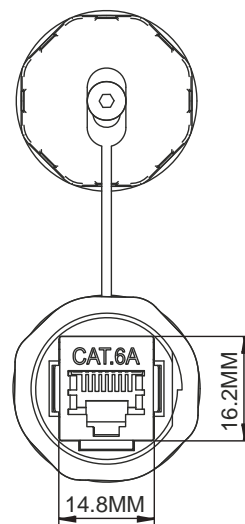

INLINE® CAT.6A COUPLING, WATERPROOF IP68, 2X RJ45 F/F, 1:1

- Cat.6A coupling, shielded, IP68 Outdoor
- Contact resistance <10mOhm
- Wide temperature range: -40°C to 105°C
- Usual RJ45 patch cables can be used
- 1:1 connection
- Thread: 2x M25
- Protection class IP68
- Housing: UV-resistant
- Suitable for patch cables with cable diameter 3-8mm
- Suitable for up to 10Gb/s

EAN: 4043718291656
ART.-NR.: 69990T

INLINE® CAT.6A COUPLING, WATERPROOF IP68, 2X RJ45 F/F, 1:1

COLOR: ORANGE

EAN: 4043718291656
ART.-NR.: 69990T