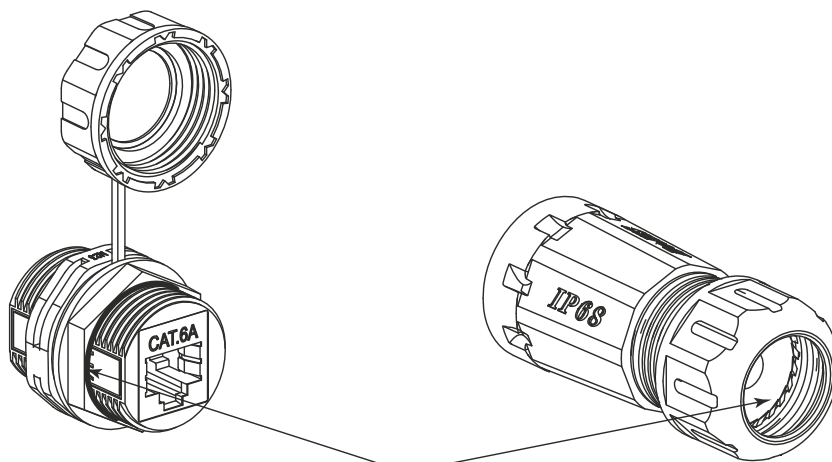

INLINE® CAT.6A COUPLING, WATERPROOF IP68, 2X RJ45 F/F, 1:1

- Cat.6A coupling, shielded, IP68 Outdoor
- Contact resistance <10mOhm
- Wide temperature range: -40°C to 105°C
- Usual RJ45 patch cables can be used
- 1:1 connection
- Thread: 2x M25
- Protection class IP68
- Housing: UV-resistant
- Suitable for patch cables with cable diameter 3-8mm
- Suitable for up to 10Gb/s

EAN: 4043718291656
ART.-NR.: 69990T

INLINE® CAT.6A COUPLING, WATERPROOF IP68, 2X RJ45 F/F, 1:1

COLOR: ORANGE

EAN: 4043718291656
ART.-NR.: 69990T