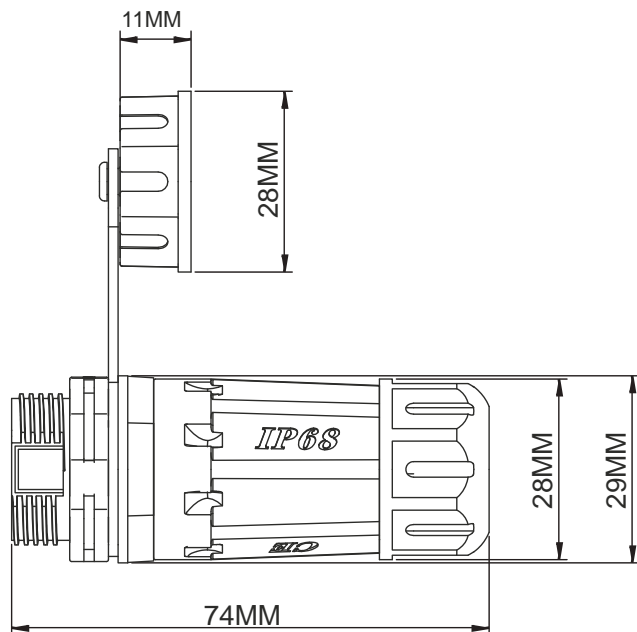

INLINE® CAT.6A COUPLING, WATERPROOF IP68, 2X RJ45 F/F, 1:1

- Cat.6A coupling, shielded, IP68 Outdoor
- Contact resistance <10mOhm
- Wide temperature range: -40°C to 105°C
- Usual RJ45 patch cables can be used
- 1:1 connection
- Thread: 2x M25
- Protection class IP68
- Housing: UV-resistant
- Suitable for patch cables with cable diameter 3-8mm
- Suitable for up to 10Gb/s

EAN: 4043718291656
ART.-NR.: 69990T

INLINE® CAT.6A COUPLING, WATERPROOF IP68, 2X RJ45 F/F, 1:1

COLOR: ORANGE

EAN: 4043718291656
ART.-NR.: 69990T